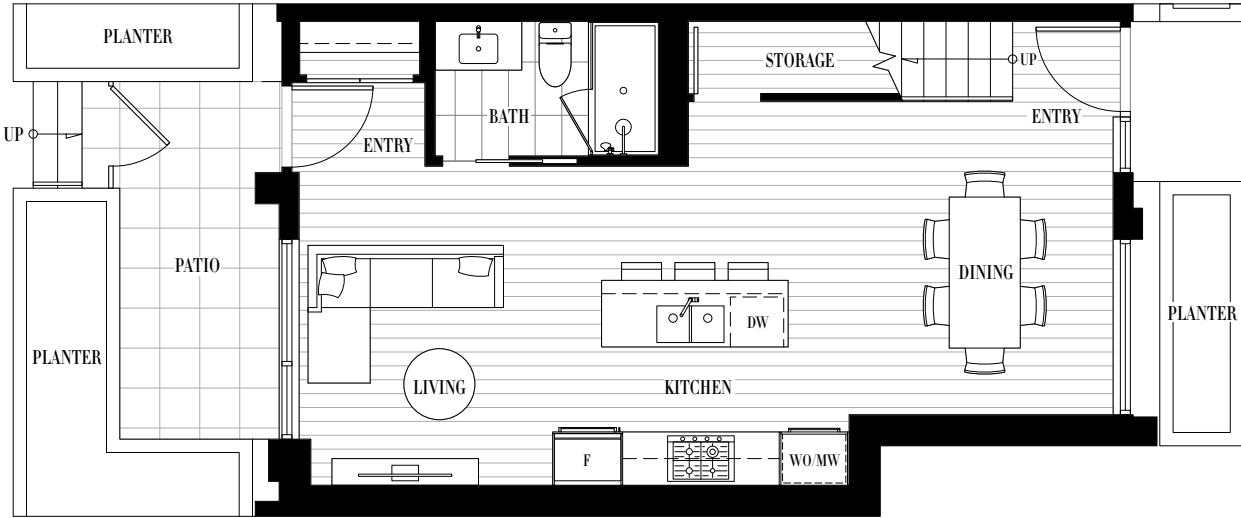

SAVOY

AT QUEEN ELIZABETH PARK

PLAN TH6: 2 BEDROOM + DEN

INTERIOR 1126 SF

OUTDOOR 83 SF

LEVEL 1