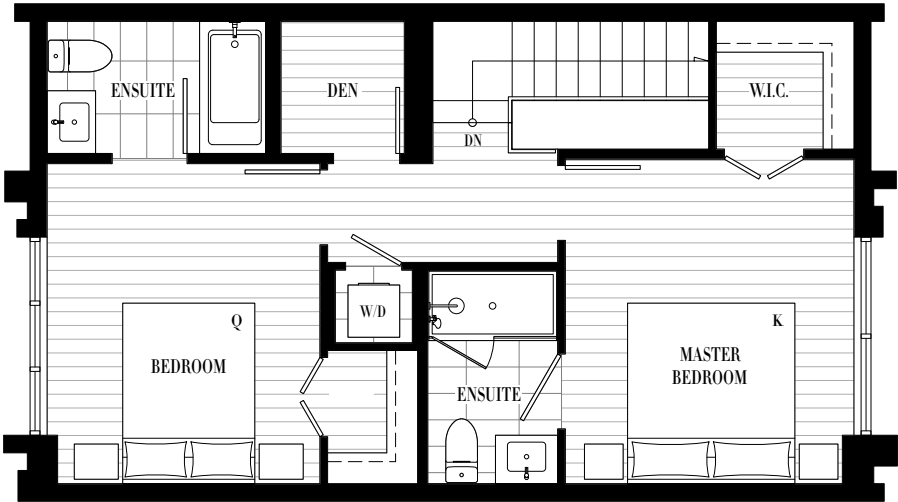

SAVOY

AT QUEEN ELIZABETH PARK

PLAN TH3-4-5 / Option 2: 2 BEDROOM + DEN

INTERIOR 1152-1224 SF

OUTDOOR 81-87 SF