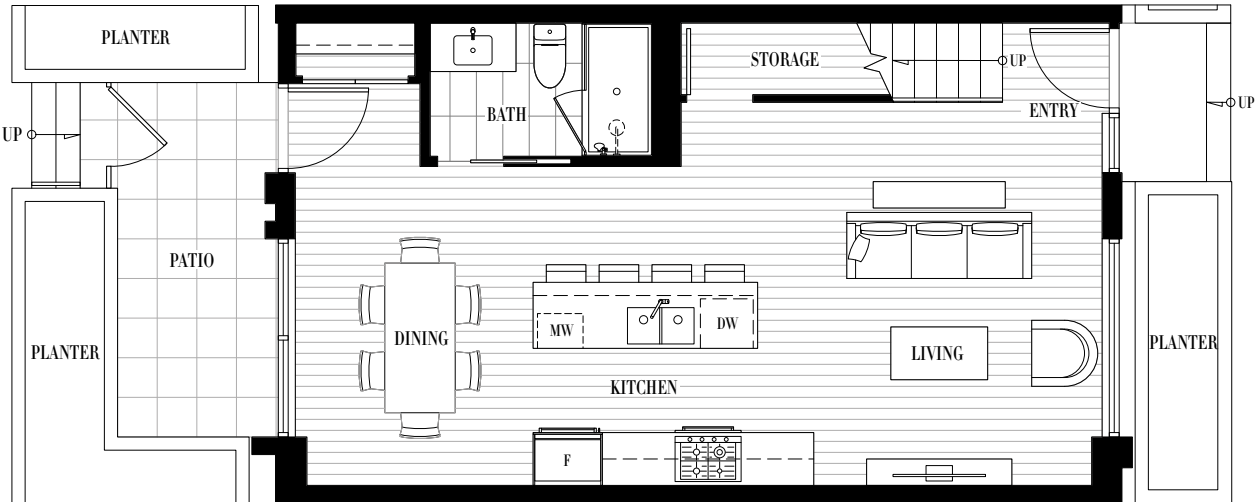

SAVOY

AT QUEEN ELIZABETH PARK

PLAN TH3-4-5 / Option 2: 2 BEDROOM + DEN

INTERIOR 1152-1224 SF

OUTDOOR 81-87 SF