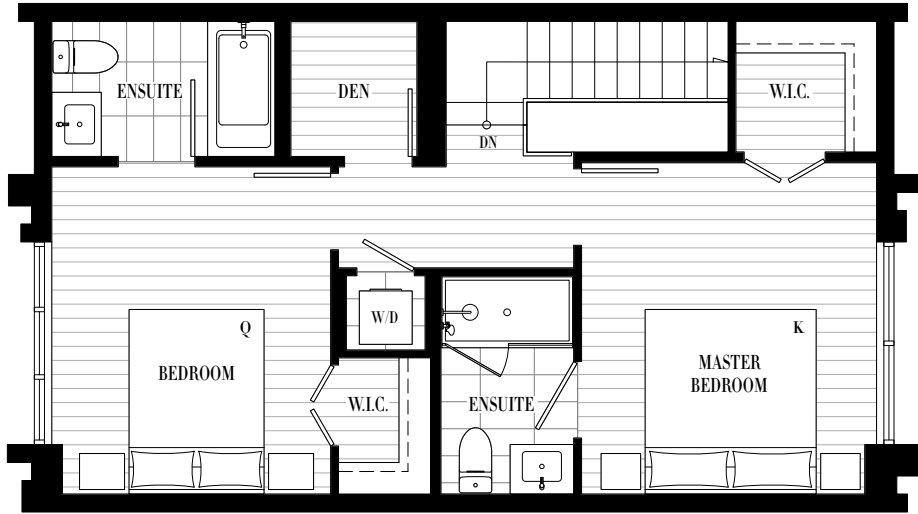

SAVOY

AT QUEEN ELIZABETH PARK

PLAN TH3-4-5 / Option 1: 3 BEDROOM + DEN

INTERIOR 1152-1224 SF

OUTDOOR 81-87 SF