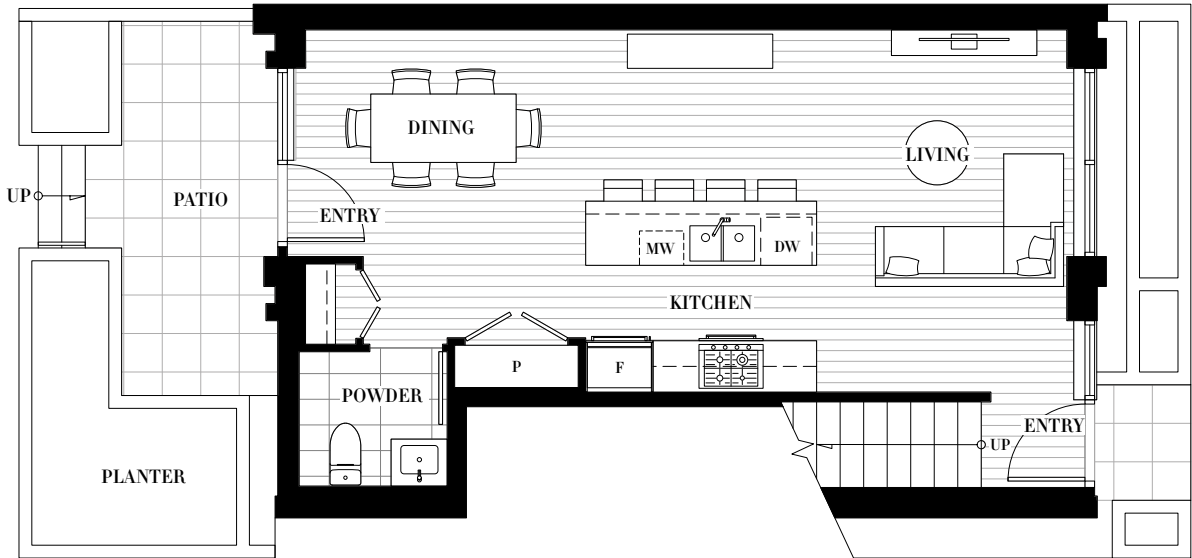

SAVOY

AT QUEEN ELIZABETH PARK

PLAN TH2: 2 BEDROOM

INTERIOR 1151 SF
OUTDOOR 93 SF