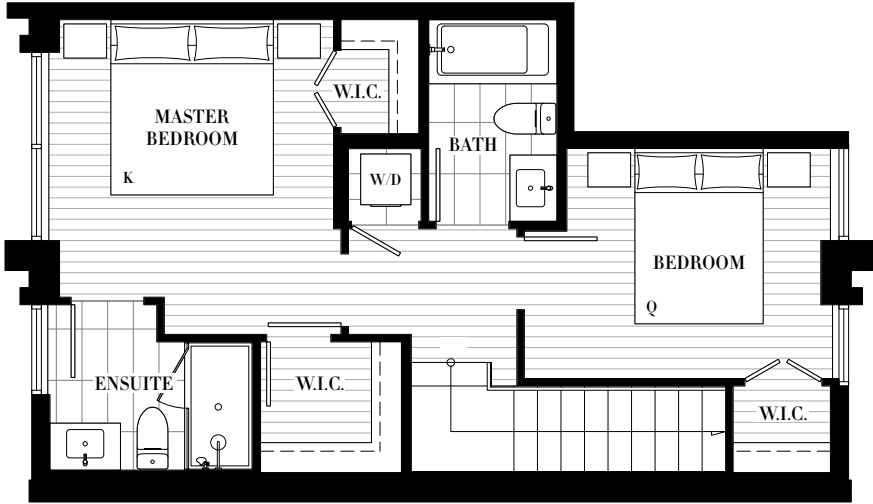

SAVOY

AT QUEEN ELIZABETH PARK

PLAN TH2: 2 BEDROOM

INTERIOR 1151 SF
OUTDOOR 93 SF