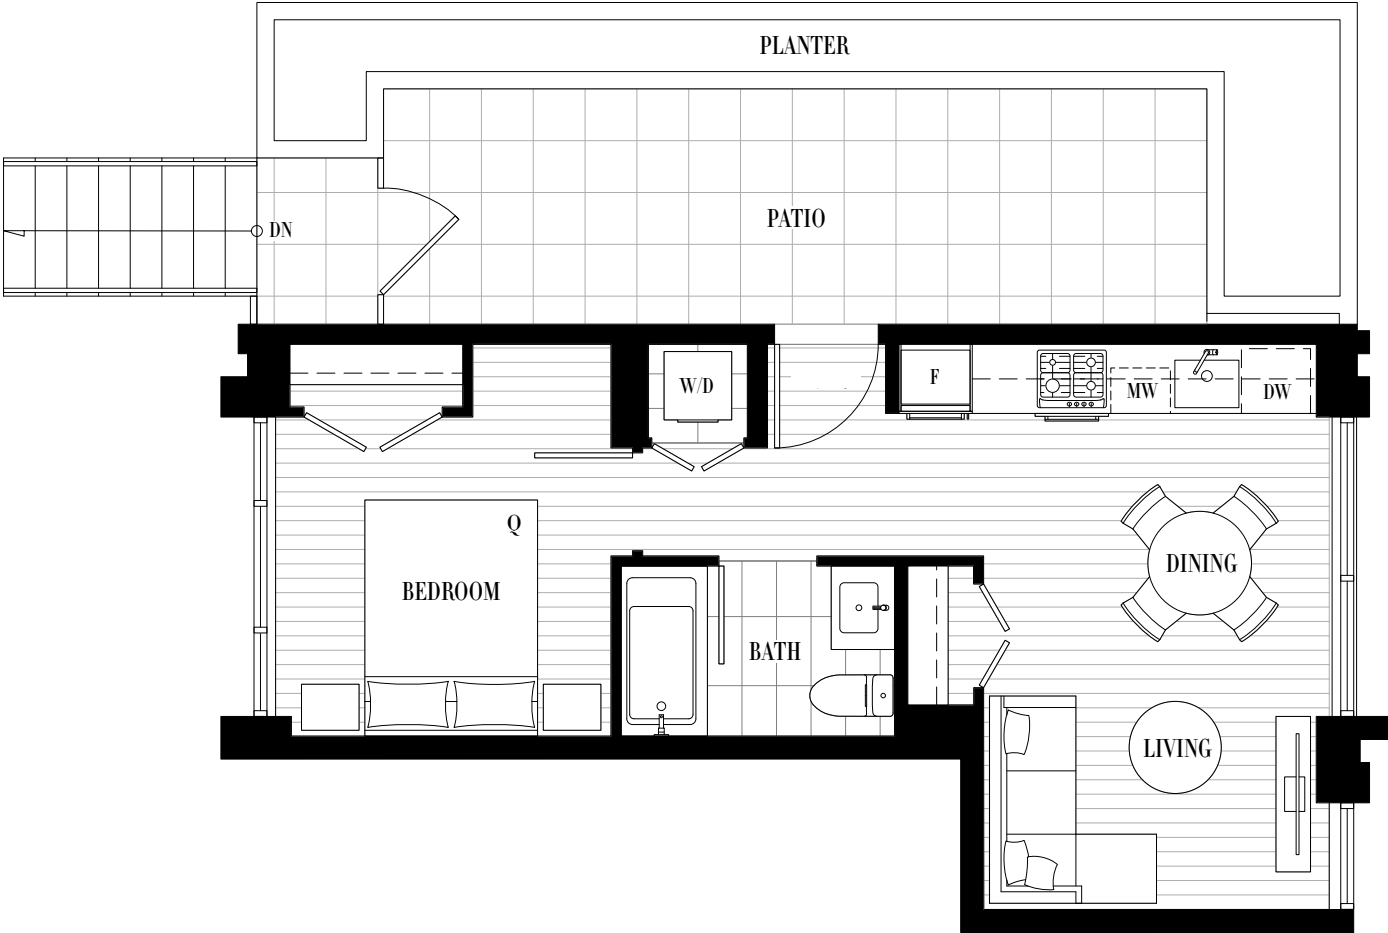

SAVOY

AT QUEEN ELIZABETH PARK

PLAN TH1: 1 BEDROOM

INTERIOR 435 SF
OUTDOOR 163 SF