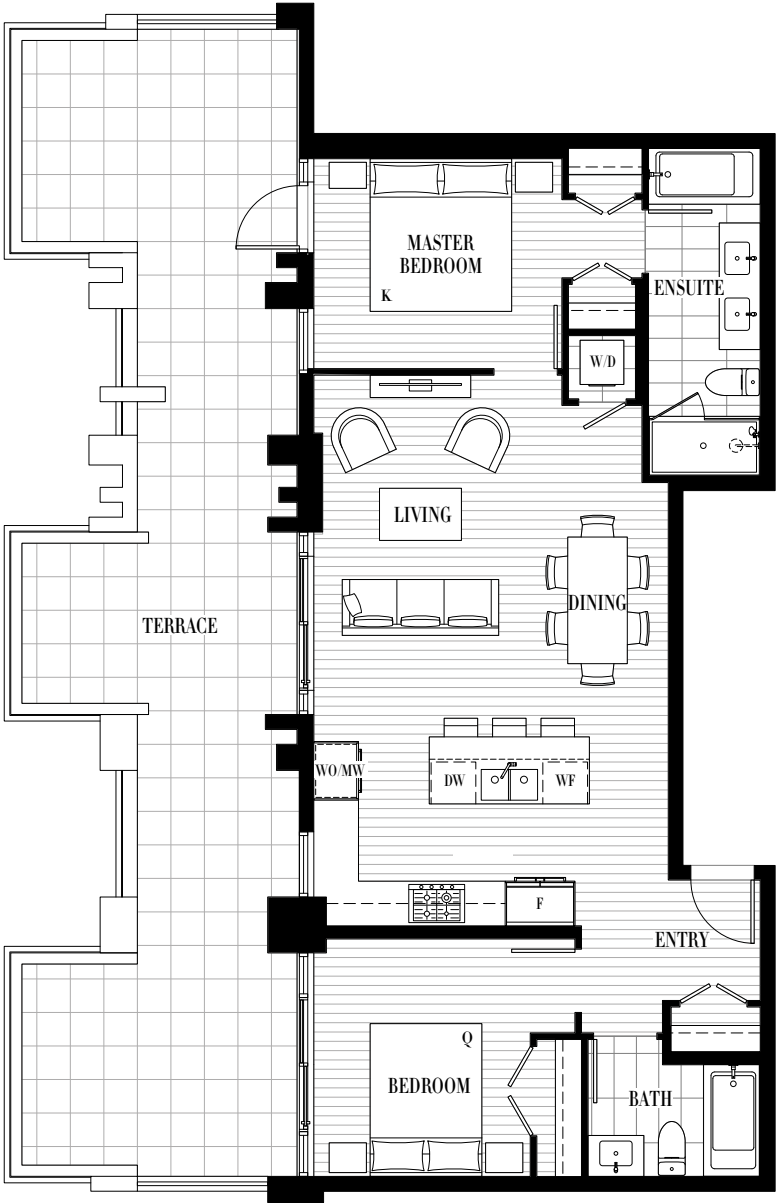

SAVOY

AT QUEEN ELIZABETH PARK

PLAN SPH6: 2 BEDROOM

INTERIOR 926 SF
OUTDOOR 529 SF