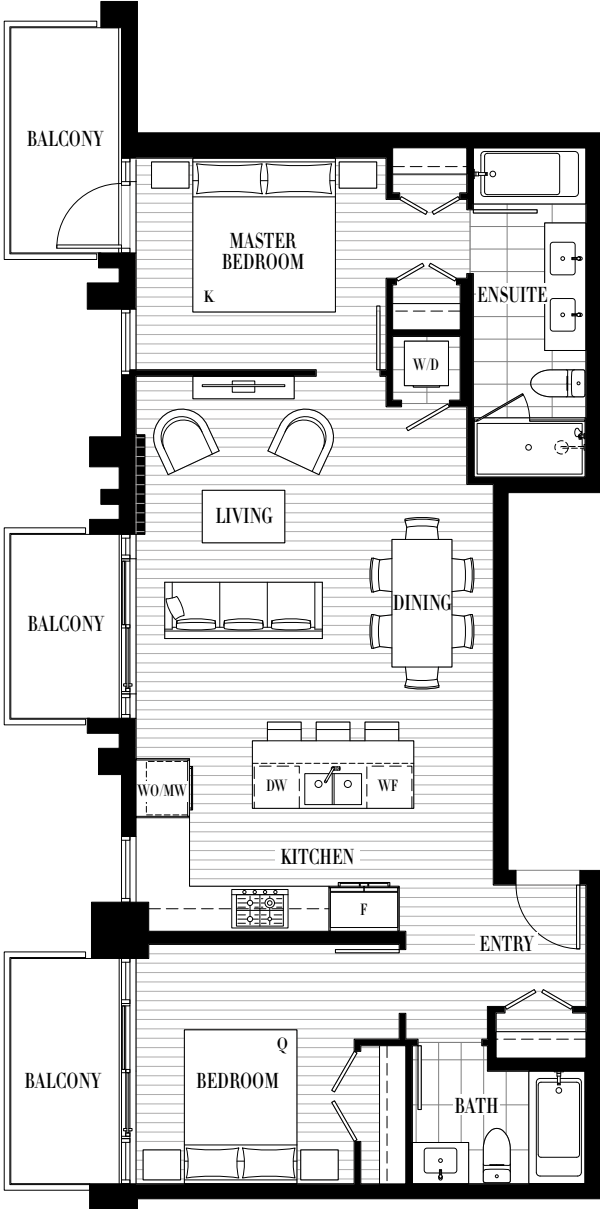

## PLAN PH6: 2 BEDROOM

INTERIOR 926 SF  
OUTDOOR 135 SF