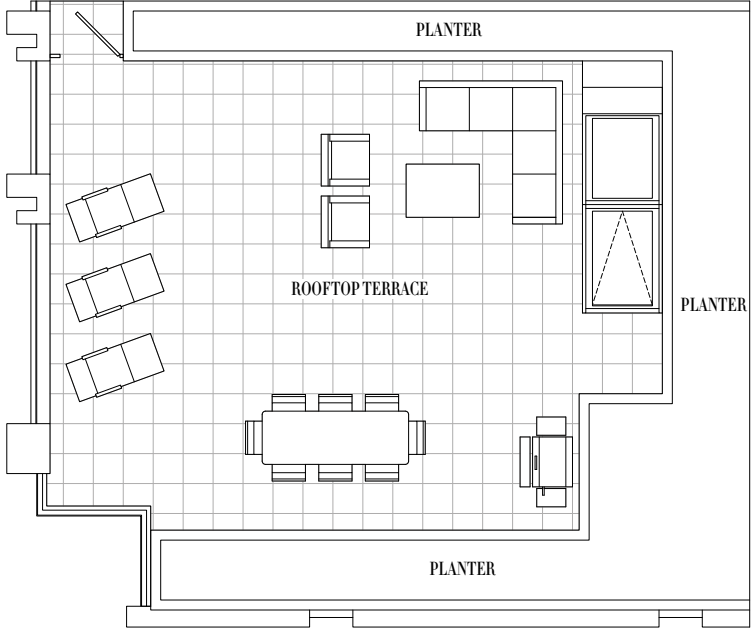

## PLAN PH5: 2 BEDROOM

INTERIOR 929 SF  
OUTDOOR 552 SF