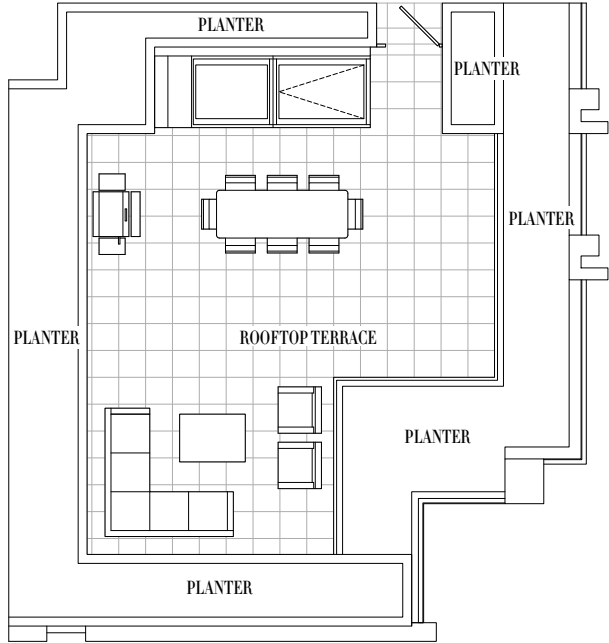

SAVOY

AT QUEEN ELIZABETH PARK

PLAN PH4: 3 BEDROOM

INTERIOR 1383 SF
OUTDOOR 589 SF