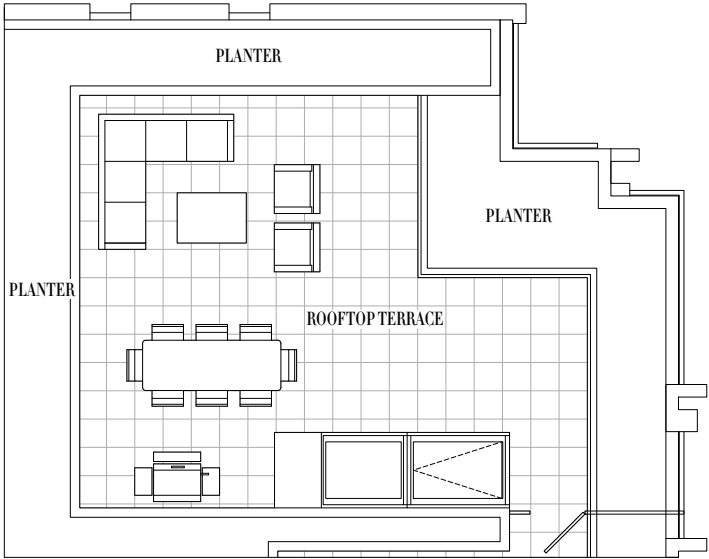

## PLAN PH2: 3 BEDROOM + DEN

INTERIOR 1190 SF  
OUTDOOR 503 SF