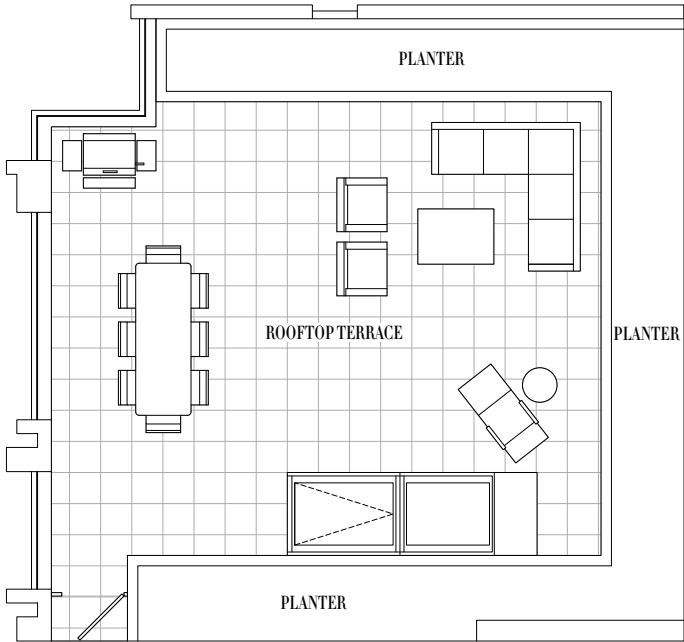

SAVOY

AT QUEEN ELIZABETH PARK

PLAN PH1: 2 BEDROOM

INTERIOR 999 SF
OUTDOOR 462 SF