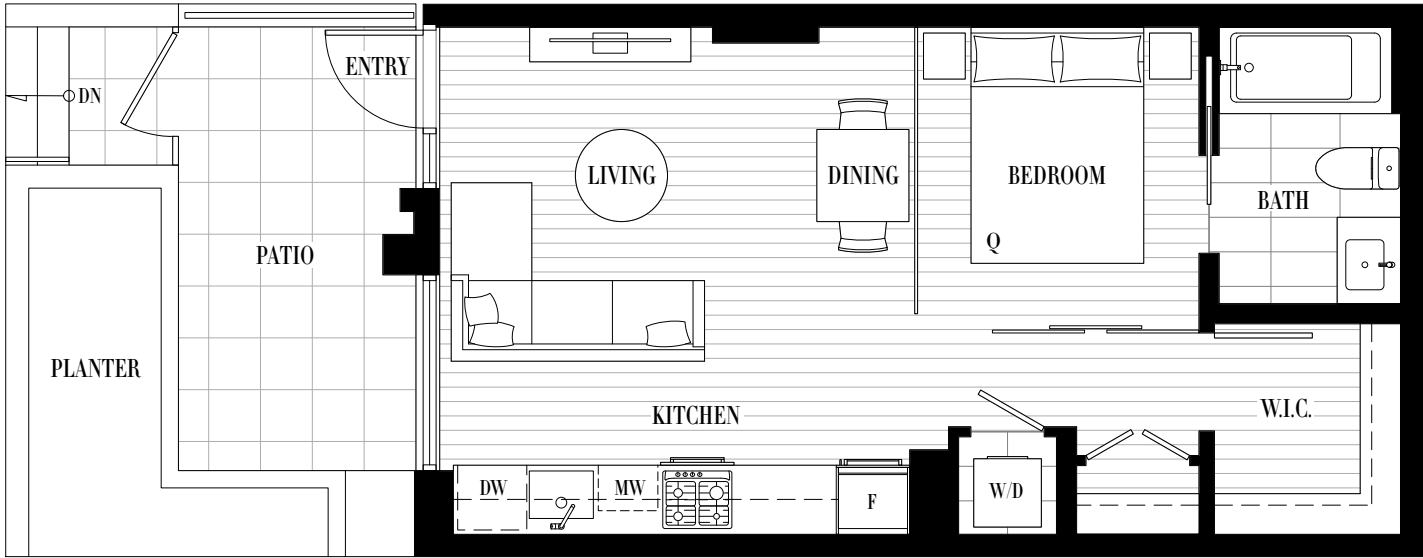

## PLAN M1: URBAN-1

INTERIOR 457 SF  
OUTDOOR 92 SF

LEVEL 1