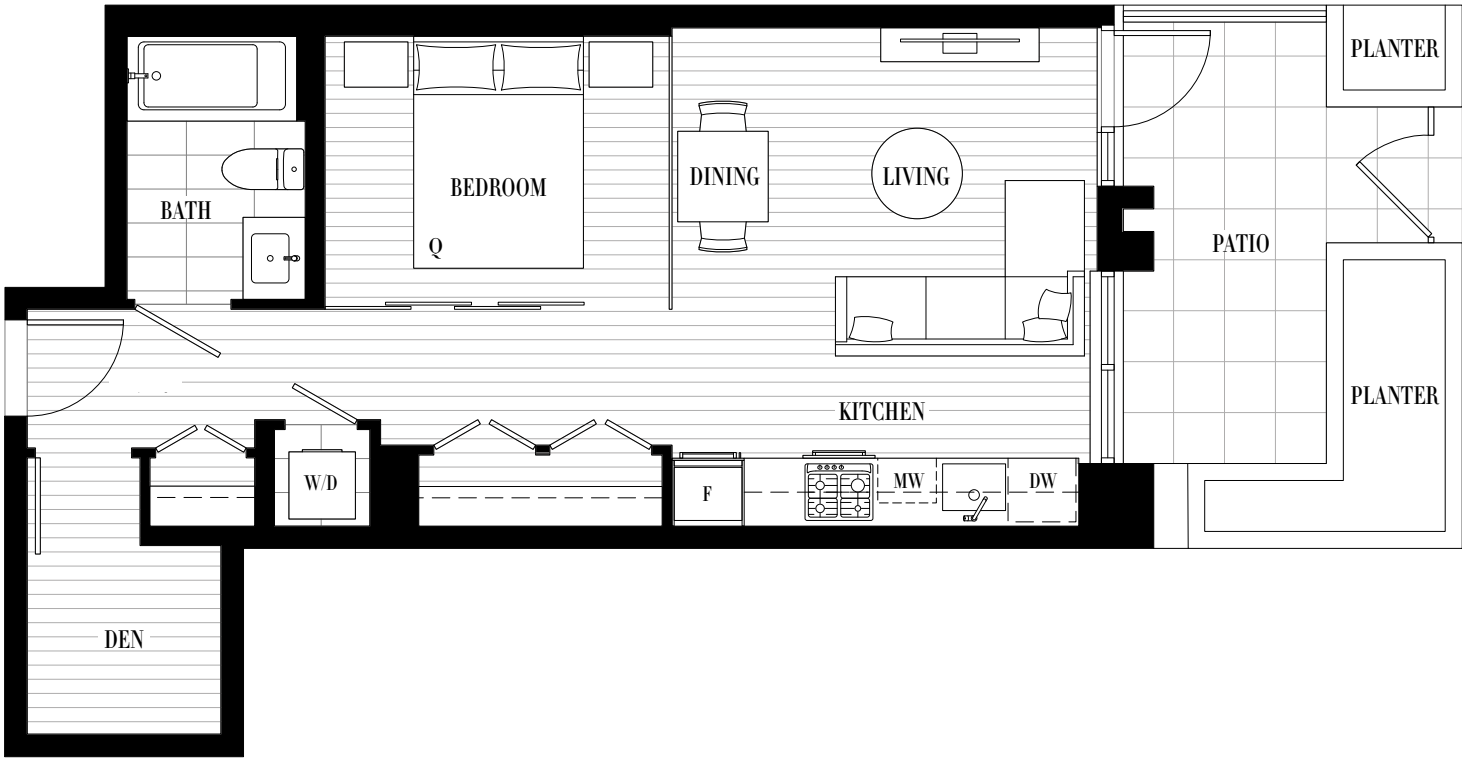

SAVOY

AT QUEEN ELIZABETH PARK

PLANE E1: URBAN-1 + DEN

INTERIOR 516 SF
OUTDOOR 82 SF