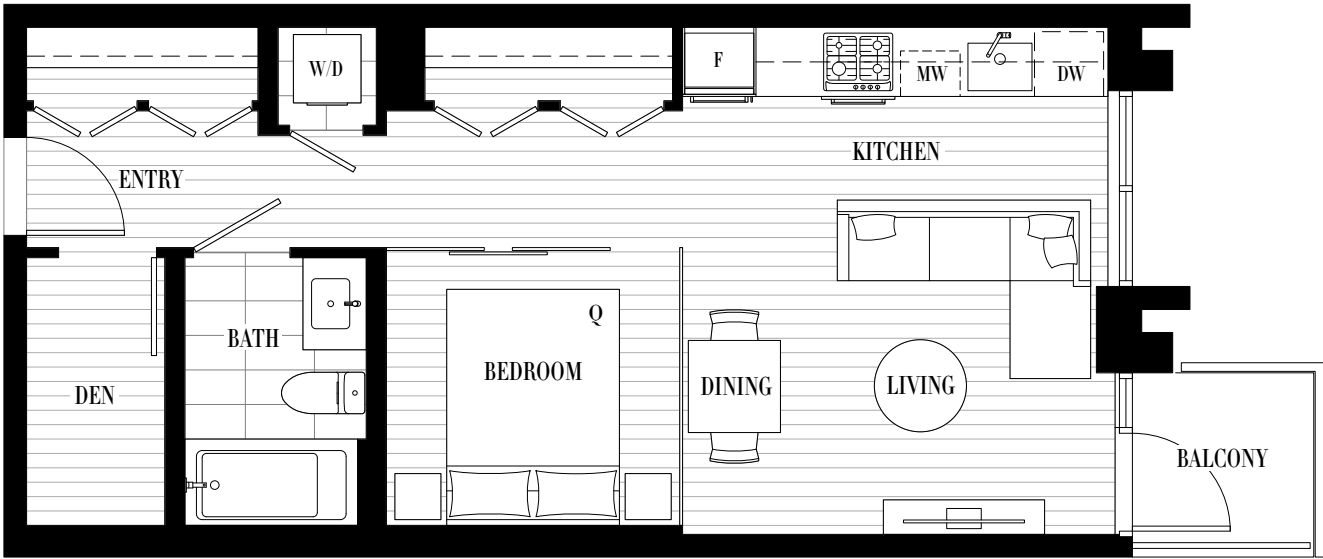

## PLAN D: URBAN-1 + DEN

INTERIOR 501 SF  
OUTDOOR 25 SF